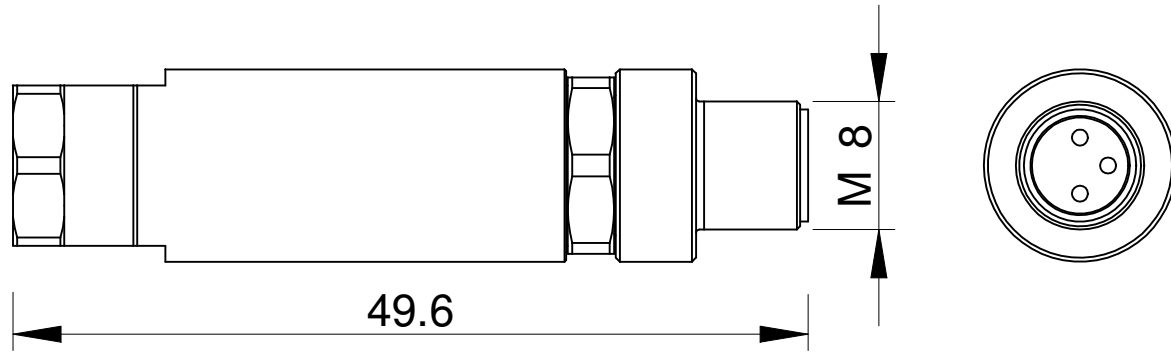

MODIFICATIONS:		VARIED DIMENSIONS AS OF DATE:	
1		4	
2		5	
3		6	

Format **A3**  
UNI 936-76

<b>FP Services</b>				DESIGNED FROM FPSERVICES	
GENERAL TOLERANCE: UNI - ISO 2768 CLASSE f		DESCRIPTION		DATE 04/2008	WEIGHT 0,000 kg
				CODE	